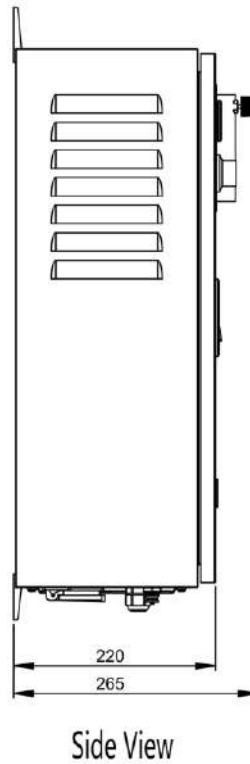

Note: “*” Not include oil-less compressor’s power consumption

Dimension & Weight

Weights

CTO-10: N.W.20kg G.W.25kg
CTO-20: N.W.25kg G.W.30kg

Distributed By: