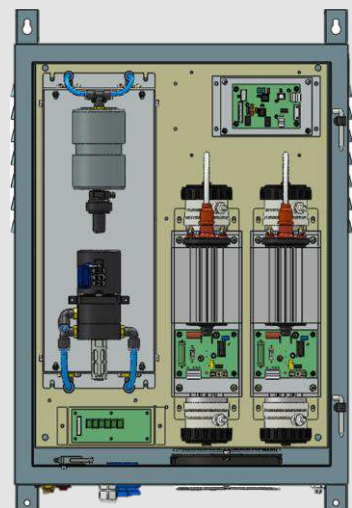

Front Inner View