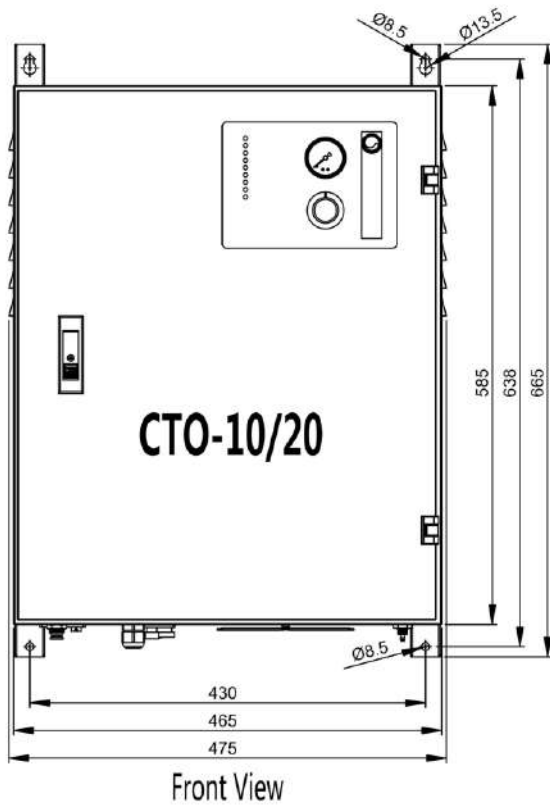

Note: “*” Not include oil-less compressor’s power consumption

Dimension & Weight

Weights

CTO-10: N.W.20kg G.W.25kg
CTO-20: N.W.25kg G.W.30kg

Distributed By: